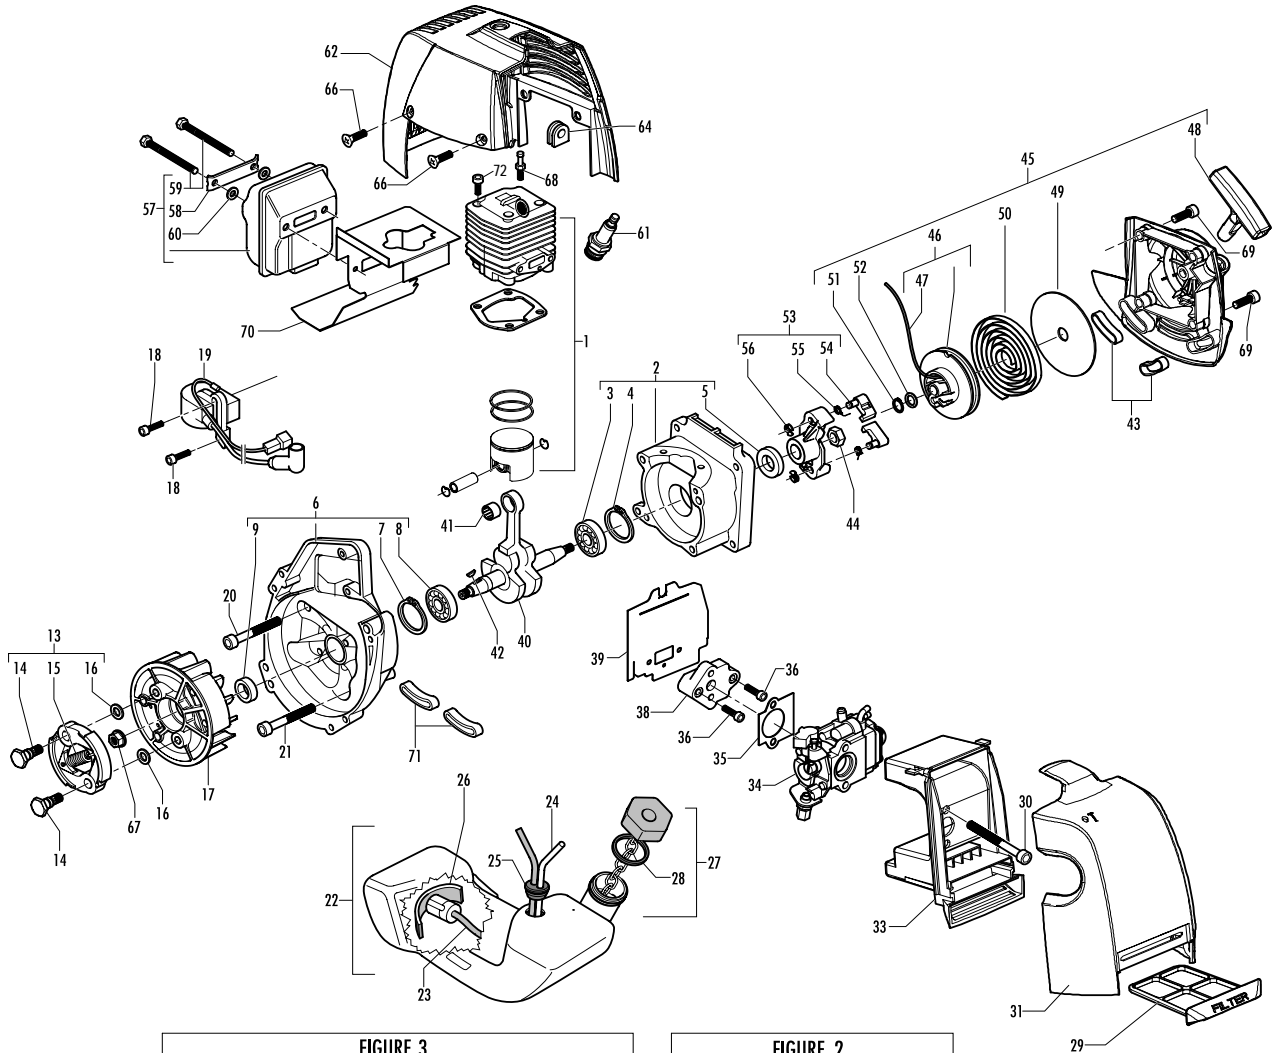

FIGURE 1

FIGURE 3

FIGURE 2

FIGURE 1

pos	P/N McC	P/N ELX	Qty	DESCRIPTION
C 1	FIGURE 2			
2	247936	538247936	1	Carter kit (starter)
3	• 235900	538235900	1	ball bearing 6002 15/32/9
4	• 235899	538235899	1	seeger ring
C 5	• 228872	538228872	1	seal 13-32-5 (S7)
6	247935	538247935	1	Carter kit (flyweel)
7	• 235899	538235899	1	seeger ring
8	• 235900	538235900	1	ball bearing 6002 15/32/9
C 9	• 228872	538228872	1	seal 13-32-5 (S7)
B 13	248808	538248808	1	clutch assy
14	• 242369	538242369	2	clutch rod
C 15	• 241270	538241270	1	clutch spring elite
16	• 236956	538236956	2	washer
17	241240	538241240	1	flywheel
18	235806	538235806	2	screw M5 X 20 TCE
C 19	242783	538242783	1	ignition coil
20	235808	538235808	2	screw M5 X 50 TCE
21	235804	538235804	2	screw M5x30
C 22	241541	538241541	1	tank mix ass.
B 23	• 229809	538229809	1	fuel hose mm245 blue
B 24	• 229743	538229743	1	fuel hose mm150
C 25	• 235675	538235675	1	fuel tank grommet
A 26	240452	538240452	1	pick up fuel
B 27	242484	538242484	1	fuel cap assy
A 28	• 236564	538236564	1	cap gasket
B 29	242581	538242581	1	air filter
30	235808	538235808	2	screw M5 X 50 TCE
31	242580	538242580	1	air filter cover
33	249136	538249136	1	filter housing
C 34	FIGURE 3			
A 35	241281	538241281	1	gasket
36	235806	538235806	2	screw M5 X 20 TCE
C 38	241481	538241481	1	carb. Spacer
C 39	242855	538242855	1	gasket
40	241266	538241266	1	crankshaft ass'y
C 41	235742	538235742	1	bearing-needle
C 42	227631	538227631	1	key
43	242632	538242632	2	fuel tank grommet (starter)
44	235218	538235218	1	nut M8