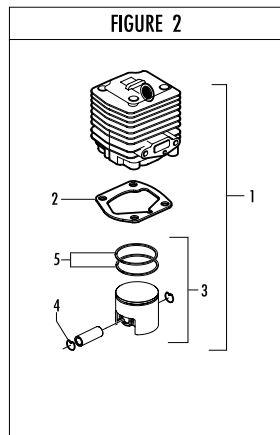

FIGURE 1

FIGURE 3

FIGURE 2

FIGURE 1

pos	P/N McC	P/N ELX	Qty	DESCRIPTION
C 1	FIGURE 2			
2	247936	538247936	1	Carter kit (starter)
3	• 235900	538235900	1	ball bearing 6002 15/32/9
4	• 235899	538235899	1	seeger ring
C 5	• 228872	538228872	1	seal 13-32-5 (S7)
6	247935	538247935	1	Carter kit (flyweel)
7	• 235899	538235899	1	seeger ring
8	• 235900	538235900	1	ball bearing 6002 15/32/9
C 9	• 228872	538228872	1	seal 13-32-5 (S7)
B 13	248808	538248808	1	clutch assy
14	• 242369	538242369	2	clutch rod
C 15	• 241270	538241270	1	clutch spring elite
16	• 236956	538236956	2	washer
17	241240	538241240	1	flywheel
18	235806	538235806	2	screw M5 X 20 TCE
C 19	242783	538242783	1	ignition coil
20	235808	538235808	2	screw M5 X 50 TCE
21	235804	538235804	2	screw M5x30
C 22	241541	538241541	1	tank mix ass.
B 23	• 229809	538229809	1	fuel hose mm245 blue
B 24	• 229743	538229743	1	fuel hose mm150
C 25	• 235675	538235675	1	fuel tank grommet
A 26	240452	538240452	1	pick up fuel
B 27	242484	538242484	1	fuel cap assy
A 28	• 236564	538236564	1	cap gasket
B 29	242581	538242581	1	air filter
30	235808	538235808	2	screw M5 X 50 TCE
31	242580	538242580	1	air filter cover
33	249136	538249136	1	filter housing
C 34	FIGURE 3			
A 35	241281	538241281	1	gasket
36	235806	538235806	2	screw M5 X 20 TCE
C 38	241481	538241481	1	carb. Spacer
C 39	242855	538242855	1	gasket
40	241266	538241266	1	crankshaft ass'y
C 41	235742	538235742	1	bearing-needle
C 42	227631	538227631	1	key
43	242632	538242632	2	fuel tank grommet (starter)
44	235218	538235218	1	nut M8