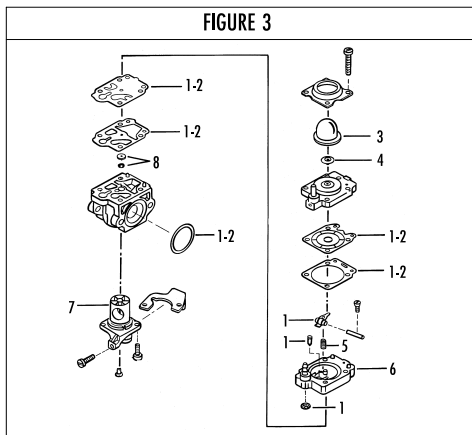

FIGURE 1

FIGURE 3

FIGURE 2

FIGURE 1

pos	P/N McC	P/N ELX	Qty	DESCRIPTION
C 1	FIGURE 2			
2	247936	538247936	1	Carter kit (starter)
3	• 235900	538235900	1	ball bearing 6002 15/32/9
4	• 235899	538235899	1	seeger ring
C 5	• 228872	538228872	1	seal 13-32-5 (S7)
6	247935	538247935	1	Carter kit (flyweel)
7	• 235899	538235899	1	seeger ring
8	• 235900	538235900	1	ball bearing 6002 15/32/9
C 9	• 228872	538228872	1	seal 13-32-5 (S7)
B 13	248808	538248808	1	clutch assy
14	• 242369	538242369	2	clutch rod
C 15	• 241270	538241270	1	clutch spring elite
16	• 236956	538236956	2	washer
17	241240	538241240	1	flywheel
18	235806	538235806	2	screw M5 X 20 TCE
C 19	242783	538242783	1	ignition coil
20	235808	538235808	2	screw M5 X 50 TCE
21	235804	538235804	2	screw M5x30
C 22	241541	538241541	1	tank mix ass.
B 23	• 229809	538229809	1	fuel hose mm245 blue
B 24	• 229743	538229743	1	fuel hose mm150
C 25	• 235675	538235675	1	fuel tank grommet
A 26	240452	538240452	1	pick up fuel
B 27	242484	538242484	1	fuel cap assy
A 28	• 236564	538236564	1	cap gasket
B 29	242581	538242581	1	air filter
30	235808	538235808	2	screw M5 X 50 TCE
31	242580	538242580	1	air filter cover
33	249136	538249136	1	filter housing
C 34	FIGURE 3			
A 35	241281	538241281	1	gasket
36	235806	538235806	2	screw M5 X 20 TCE
C 38	241481	538241481	1	carb. Spacer
C 39	242855	538242855	1	gasket
40	241266	538241266	1	crankshaft ass'y
C 41	235742	538235742	1	bearing-needle
C 42	227631	538227631	1	key
43	242632	538242632	2	fuel tank grommet (starter)
44	235218	538235218	1	nut M8